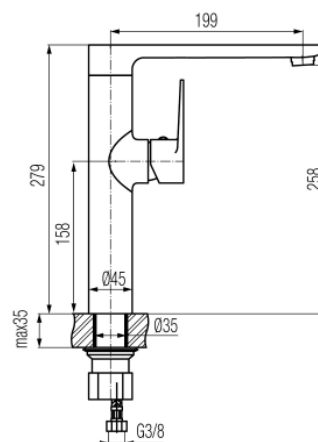

Series Dali White

Standing kitchen mixer with side lever

Code	Cartridge	Flow class	Hoses	EAN13
2447350	cartridge Ø35	A	G3/8	5902273510215
2447351	cartridge Ø35	A	G1/2	5902273515371

Product usage:

For use in with cold and hot water systems in buildings

Type:

Kitchen mixer

Guarantee:

25-year

Technical data/Operating parameters:Recommended working pressure: 0,1-0,5 MPa,
Max temperature: 90°C**Used materials:**

brass

Finish:

white/chrome