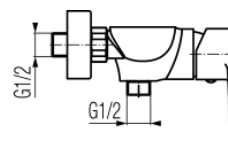

Series Dali White

Wall mounted shower mixer

Code	Cartridge	Flow class	Connection	EAN13
2447340	cartridge Φ 35	B	G1/2	5902273510208

Product usage:

For use in with cold and hot water systems in buildings

Type:

Shower mixers

Technical data/Operating parameters:Recommended working pressure: 0,1-0,5 MPa,
Max temperature: 90°C**Guarantee:**

25-year

Used materials:

brass

Finish:

white/chrome