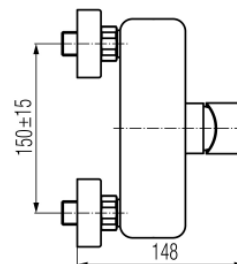

Series Dali White

Wall mounted shower mixer

Code	Cartridge	Flow class	Connection	EAN13
2447340	cartridge Φ 35	B	G1/2	5902273510208

Product usage:

For use in with cold and hot water systems in buildings

Type:

Shower mixers

Technical data/Operating parameters:Recommended working pressure: 0,1-0,5 MPa,
Max temperature: 90°C**Guarantee:**

25-year

Used materials:

brass

Finish:

white/chrome