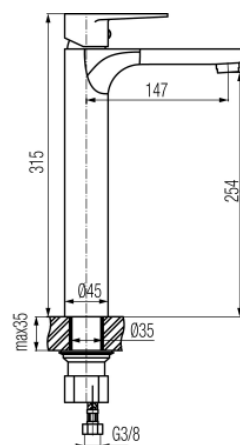

## Washbasin high mixer

Code	Cartridge	Flow class	Hoses	EAN13
2447310	cartridge $\Phi$ 35	Z	G3/8	5902273510178
2447311	cartridge $\Phi$ 35	Z	G1/2	5902273516545

**Product usage:**

For use in with cold and hot water systems in buildings