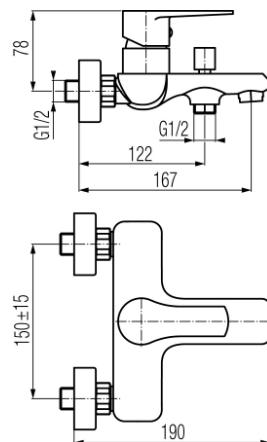

## Wall mounted bath mixer

Code	Cartridge	Flow class	Connection	EAN13
2447230	cartridge $\Phi$ 35	B/B	G1/2	5902273510116

**Product usage:**

For use in with cold and hot water systems in buildings

**Type:**

Bath mixers

**Guarantee:**

25-year

**Technical data/Operating parameters:**

Recommended working pressure: 0,1-0,5 MPa,  
Max temperature: 90°C

**Used materials:**

brass

**Finish:**