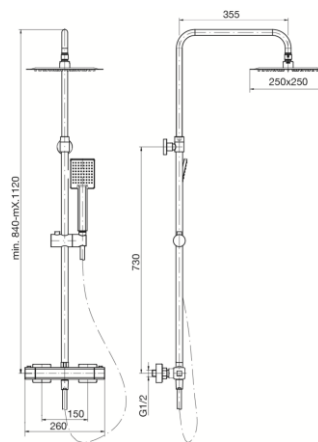

Series Cubus

Shower column

Code	EAN13
2447140	5902273514374

Product usage:

For use in with cold and hot water systems in buildings

Type:

Shower sets

Guarantee:

5-year

Technical data/Operating parameters:

Max pressure: 1,0 MPa,

Max temperature: 90°C

Used materials:

brass, ABS copolymer

Finish:

chrome