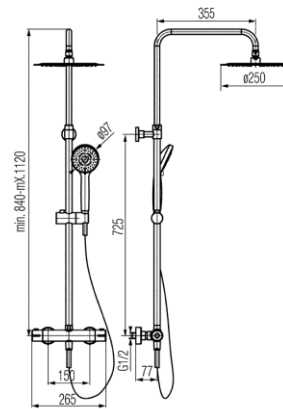

## Shower column

Code	EAN13
2447120	5902273545446

**Product usage:**

For use in with cold and hot water systems in buildings

**Type:**

Shower sets

**Guarantee:**

5-year

**Technical data/Operating parameters:**

Max pressure: 1,0 MPa,  
Max temperature: 90°C

**Used materials:**

brass, ABS copolymer

**Finish:**

black mat