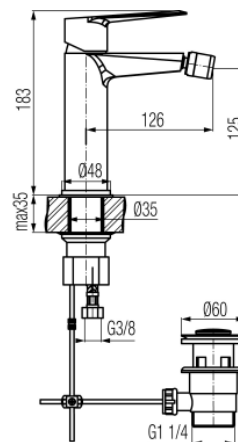

Series Quasar

Bidet mixer with manual pop-up drain

Code	Cartridge	Flow class	Hoses	EAN13
2446820	cartridge Φ 35	A	G3/8	5902273510260
2446821	cartridge Φ 35	A	G1/2	5902273516521

Product usage:

For use in with cold and hot water systems in buildings

Type:

Bidet mixers

Guarantee:

25-year

Technical data/Operating parameters:Recommended working pressure: 0,1-0,5 MPa,
Max temperature: 90°C**Used materials:**

brass

Finish:

chrome