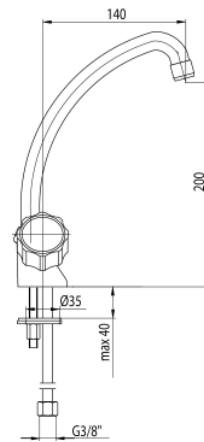

Series Class

Standing kitchen mixer with rotating spout

Code	Cartridge	Flow class	Hoses	EAN13
2446060	slider valve head	A	G3/8	5907451900130
2446063	slider valve head	A	G1/2	5902273502807

Product usage:

For use in with cold and hot water systems in buildings

Type:

Kitchen mixer

Guarantee:

25-year

Technical data/Operating parameters:Recommended working pressure: 0,1-0,5 MPa,
Max temperature: 90°C**Used materials:**

brass

Finish:

chrome