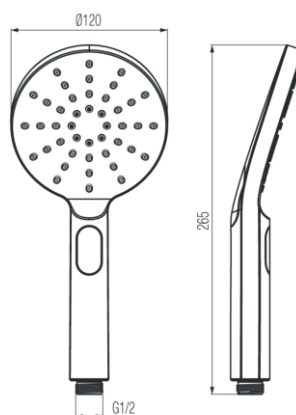

Series Round Chrome

3-functional shower head

Code	EAN13
2445750	5902273524397

Product usage:

For use in with cold and hot water systems in buildings

Type:

Shower heads

Guarantee:

2-year

Technical data/Operating parameters:

Max pressure: 0,5 MPa,

Max temperature: 70°C

Used materials:

ABS plastic

Finish:

chrome