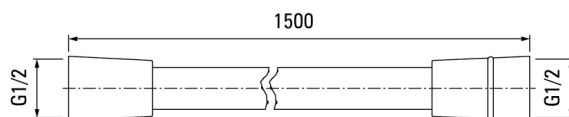

Series Dali Black

Shower hose

Code	Dimensions	EAN13
2445730	1500 mm	5902273515074

Product usage:

For use in with cold and hot water systems in buildings

Type:

Shower hoses

Guarantee:

2-year

Technical data/Operating parameters:

Max pressure: 0,5 MPa,

Max temperature: 70°C

Used materials:

ABS plastic, brass

Finish:

hose: black mat; nuts: chrome