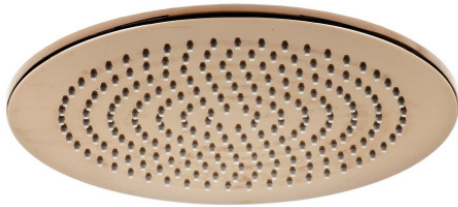

**Series Dione Rose Gold**Shower head  $\varnothing 252\text{mm}$ 

Code	Flow class	EAN13
2445430	B	5902273541530

**Product usage:**

For use in with cold and hot water systems in buildings

**Type:**

Shower heads

**Guarantee:**

2-year

**Technical data/Operating parameters:**Max pressure: 0,5 MPa,  
Max temperature: 70°C**Used materials:**

stainless steel

**Finish:**

rose gold PVD