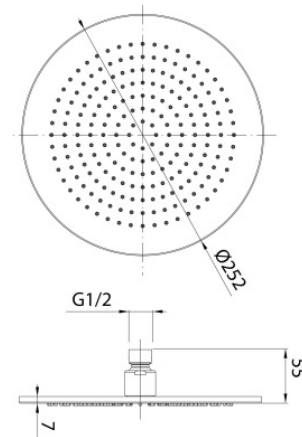

**Series Dione Rose Gold**Shower head  $\varnothing 252\text{mm}$ 

Code	Flow class	EAN13
2445430	B	5902273541530

**Product usage:**

For use in with cold and hot water systems in buildings

**Type:**

Shower heads

**Guarantee:**

2-year

**Technical data/Operating parameters:**Max pressure: 0,5 MPa,  
Max temperature: 70°C**Used materials:**

stainless steel

**Finish:**

rose gold PVD