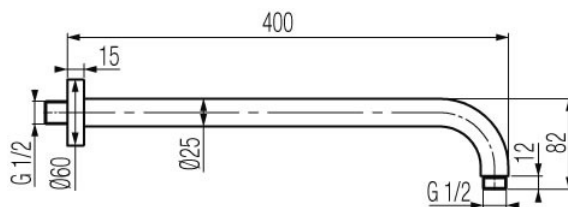

Series Round Rose Gold

Wall-mounted riser rail 400mm

Code	EAN13
2445420	5902273541547

Product usage:

For use in with cold and hot water systems in buildings

Type:

Riser rails

Guarantee:

2-year

Technical data/Operating parameters:

Max pressure: 0,5 MPa,

Max temperature: 70°C

Used materials:

brass

Finish:

rose gold PVD