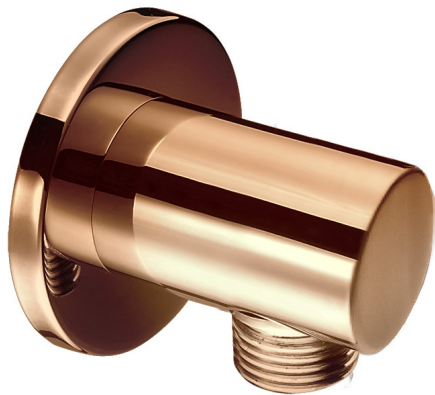

**Series Round Rose Gold**

## Water inlet angle valve

Code	EAN13
2445400	5902273541554

**Product usage:**

For use in with cold and hot water systems in buildings

**Type:**

Water inlet angle valves

**Guarantee:**

2-year

**Technical data/Operating parameters:**

Max pressure: 0,5 MPa,  
Max temperature: 70°C

**Used materials:**

brass

**Finish:**

rose gold PVD