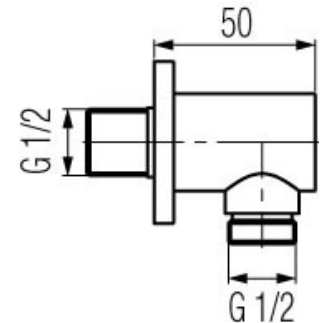

## Water inlet angle valve

Code	EAN13
2445400	5902273541554

**Product usage:**

For use in with cold and hot water systems in buildings

**Type:**

Water inlet angle valves

**Guarantee:**

2-year

**Technical data/Operating parameters:**

Max pressure: 0,5 MPa,  
Max temperature: 70°C

**Used materials:**

brass

**Finish:**

rose gold PVD