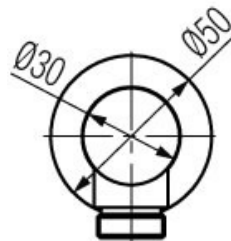

## Water inlet angle valve

Code	EAN13
2445400	5902273541554

**Product usage:**

For use in with cold and hot water systems in buildings

**Type:**

Water inlet angle valves

**Guarantee:**

2-year

**Technical data/Operating parameters:**

Max pressure: 0,5 MPa,  
Max temperature: 70°C

**Used materials:**

brass

**Finish:**

rose gold PVD