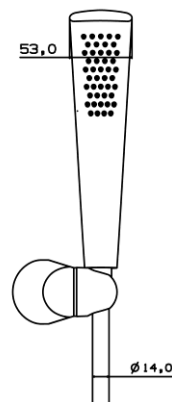

## Shower set

Code	Flow class	EAN13
2445350	S	5902273527114

**Product usage:**

For use in with cold and hot water systems in buildings

**Type:**

Shower sets

**Guarantee:**

2-year

**Technical data/Operating parameters:**

Max pressure: 0,5 MPa,

Max temperature: 70°C

**Used materials:**

handshower, wall bracket: ABS copolymer,  
hose: braid - stainless steel, nuts - brass

**Finish:**

rose gold