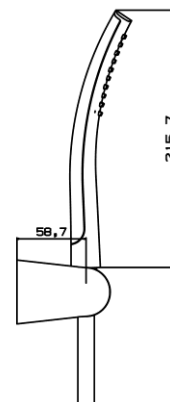

## Shower set

Code	Flow class	EAN13
2445350	S	5902273527114

**Product usage:**

For use in with cold and hot water systems in buildings

**Type:**

Shower sets

**Guarantee:**

2-year

**Technical data/Operating parameters:**

Max pressure: 0,5 MPa,

Max temperature: 70°C

**Used materials:**

handshower, wall bracket: ABS copolymer,  
hose: braid - stainless steel, nuts - brass

**Finish:**

rose gold