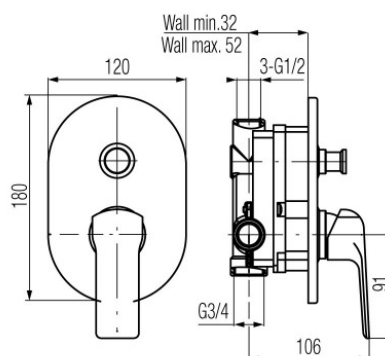

Series Aurora Rose Gold

Concealed bathtub and shower mixer tap

Code	Cartridge	Flow class	Connection	EAN13
2445270	cartridge Φ 35 low	B/B	G1/2xG3/4	5902273510031

Product usage:

For use in with cold and hot water systems in buildings

Type:

Shower mixers

Technical data/Operating parameters:Recommended working pressure: 0,1-0,5 MPa,
Max temperature: 90°C**Guarantee:**

25-year

Used materials:

brass

Finish:

rose gold