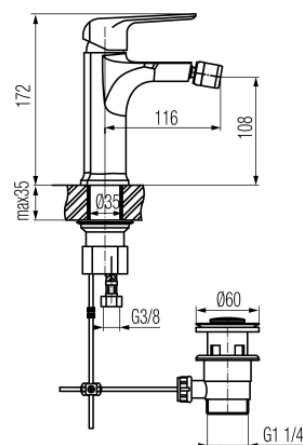

Series Aurora Rose Gold

Bidet mixer with manual pop-up drain

Code	Cartridge	Flow class	Hoses	EAN13
2445220	cartridge Φ 35	A	G3/8	5902273509981
2445221	cartridge Φ 35	A	G1/2	5902273515524

Product usage:

For use in with cold and hot water systems in buildings

Type:

Bidet mixers

Guarantee:

25-year

Technical data/Operating parameters:Recommended working pressure: 0,1-0,5 MPa,
Max temperature: 90°C**Used materials:**

brass

Finish:

rose gold