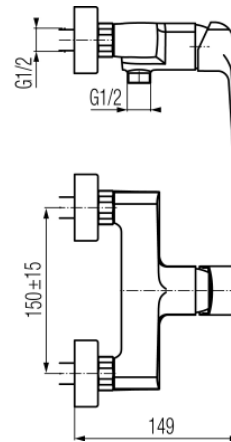

Series Aurora

Wall mounted shower mixer

Code	Cartridge	Flow class	Connection	EAN13
2445140	cartridge Φ 35	B	G1/2	5902273509912

Product usage:

For use in with cold and hot water systems in buildings

Type:

Shower mixers

Technical data/Operating parameters:Recommended working pressure: 0,1-0,5 MPa,
Max temperature: 90°C**Guarantee:**

25-year

Used materials:

brass

Finish:

chrome