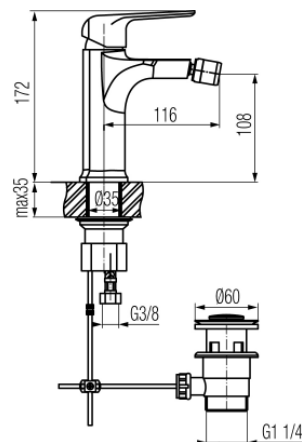

**Series Aurora**

Bidet mixer with manual pop-up drain

Code	Cartridge	Flow class	Hoses	EAN13
2445120	cartridge $\Phi 35$	A	G3/8	5902273509899
2445121	cartridge $\Phi 35$	A	G1/2	5902273515494

**Product usage:**

For use in with cold and hot water systems in buildings

**Type:**

Bidet mixers

**Guarantee:**

25-year

**Technical data/Operating parameters:**Recommended working pressure: 0,1-0,5 MPa,  
Max temperature: 90°C**Used materials:**