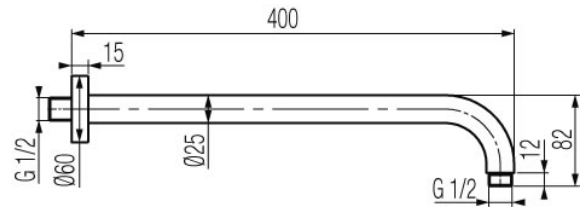

Series Round Black

Wall-mounted riser rail 400mm

Code	EAN13
2444660	5902273545491

Product usage:

For use in with cold and hot water systems in buildings

Type:

Riser rails

Guarantee:

2-year

Technical data/Operating parameters:Max pressure: 0,5 MPa,
Max temperature: 70°C**Used materials:**

brass

Finish:

matt black