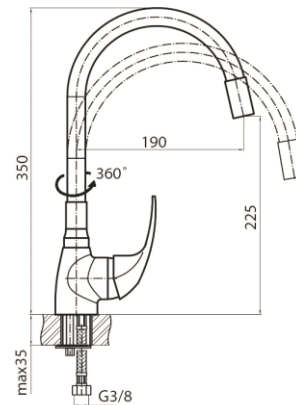

**Series Flexi**

Standing kitchen mixer with side lever

| Code    | Cartridge           | Flow class | Hoses | EAN13         |
|---------|---------------------|------------|-------|---------------|
| 2444100 | cartridge $\Phi$ 40 | A          | G3/8  | 5902273543954 |