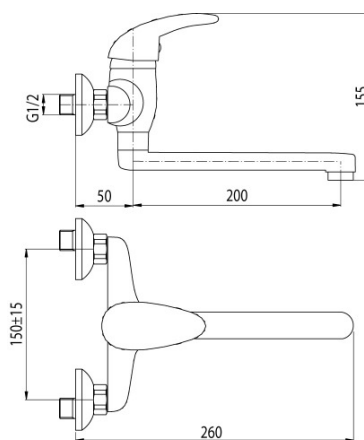

Series Galeo

Wall mounted kitchen mixer

Code	Cartridge	Flow class	Connection	EAN13
2441030	cartridge Φ 35 low	A	G1/2	5907451909355

Product usage:

For use in with cold and hot water systems in buildings

Type:

Kitchen mixer

Guarantee:

25-year

Technical data/Operating parameters:

Recommended working pressure: 0,1-0,5 MPa,
Max temperature: 90°C

Used materials:

brass

Finish: