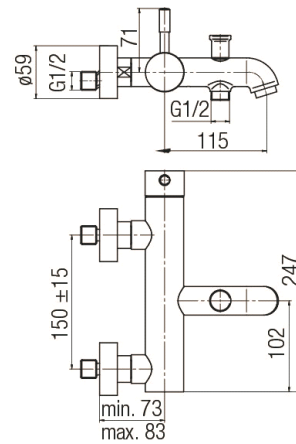

## Series Vegane Nero

Wall mounted bath mixer with accessories

Code	Cartridge	Flow class	Connection	EAN13
2423390	cartridge $\Phi 35$ low	S/A	G1/2	5907451939505

**Product usage:**

For use in with cold and hot water systems in buildings

**Type:**

Bath mixers

**Guarantee:**

25-year

**Technical data/Operating parameters:**Recommended working pressure: 0,1-0,5 MPa,  
Max temperature: 90°C**Used materials:**

brass

**Finish:**

chrome/black