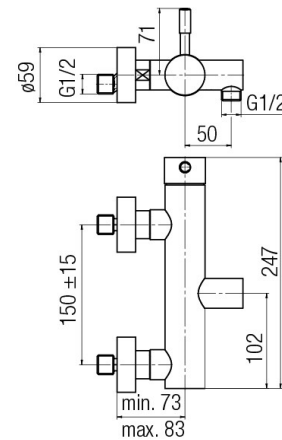

Series Vegane Nero

Wall mounted shower mixer with accessories

Code	Cartridge	Flow class	Connection	EAN13
2423370	cartridge $\Phi 35$ low	A	G1/2	5907451939475

Product usage:

For use in with cold and hot water systems in buildings

Type:

Shower mixers

Guarantee:

25-year

Technical data/Operating parameters:Recommended working pressure: 0,1-0,5 MPa,
Max temperature: 90°C**Used materials:**

brass

Finish:

chrome/black