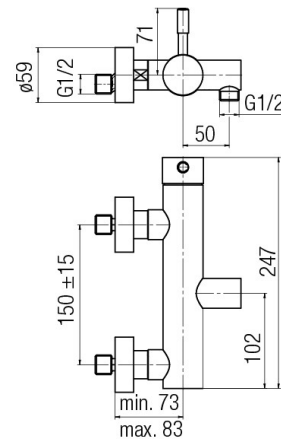

Series Vegane Bianco

Wall mounted shower mixer with accessories

Code	Cartridge	Flow class	Connection	EAN13
2423360	cartridge $\Phi 35$ low	A	G1/2	5907451939468

Product usage:

For use in with cold and hot water systems in buildings

Type:

Shower mixers

Guarantee:

25-year

Technical data/Operating parameters:Recommended working pressure: 0,1-0,5 MPa,
Max temperature: 90°C**Used materials:**

brass

Finish:

chrome/white