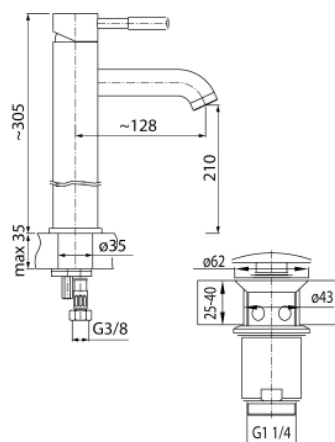

## Series Vegane Bianco

Washbasin high mixer with pop-up drain

Code	Cartridge	Flow class	Hoses	EAN13
2423320	cartridge $\Phi$ 35 low	Z	G3/8	5907451939444
2423720	cartridge $\Phi$ 35 low	Z	G1/2	5907451962879

**Product usage:**

For use in with cold and hot water systems in buildings

**Type:**

Washbasin mixers

**Guarantee:**

25-year

**Technical data/Operating parameters:**Recommended working pressure: 0,1-0,5 MPa,  
Max temperature: 90°C**Used materials:**