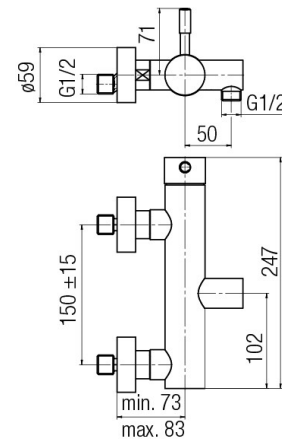

Series Vegane

Wall mounted shower mixer with accessories

Code	Cartridge	Flow class	Connection	EAN13
2422870	cartridge $\Phi 35$ low	A	G1/2	5907451937099

Product usage:

For use in with cold and hot water systems in buildings

Type:

Shower mixers

Guarantee:

25-year

Technical data/Operating parameters:Recommended working pressure: 0,1-0,5 MPa,
Max temperature: 90°C**Used materials:**

brass

Finish:

chrome