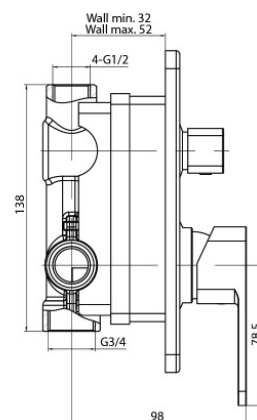

**Series Loft**

Concealed bathtub and shower mixer tap with 3-function Diverter

Code	Cartridge	Flow class	Connection	EAN13
2408660	cartridge $\Phi$ 35 low	B/B/B	G1/2xG3/4	5902273525059

**Product usage:**

For use in with cold and hot water systems in buildings

**Type:**

Shower mixers

**Technical data/Operating parameters:**Recommended working pressure: 0,1-0,5 MPa,  
Max temperature: 90°C**Guarantee:**

25-year