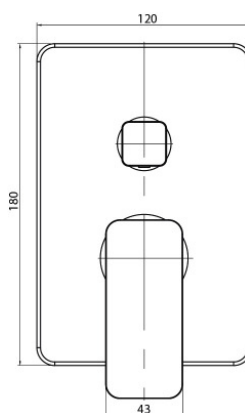

**Series Loft**

Concealed bathtub and shower mixer tap with 3-function Diverter

Code	Cartridge	Flow class	Connection	EAN13
2408660	cartridge $\Phi$ 35 low	B/B/B	G1/2xG3/4	5902273525059

**Product usage:**