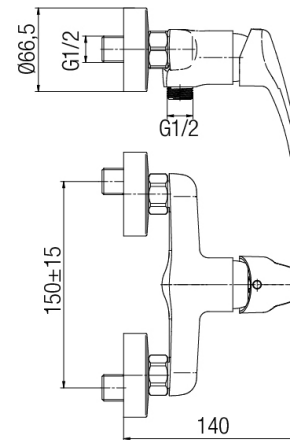

Series Eco

Wall mounted shower mixer (without accessories)

Code	Cartridge	Flow class	Connection	EAN13
2406930	cartridge Φ 35 low	A	G1/2	5902273545903

Product usage:

For use in with cold and hot water systems in buildings

Type:

Shower mixers

Guarantee:

5-year

Technical data/Operating parameters:Recommended working pressure: 0,1-0,5 MPa,
Max temperature: 90°C**Used materials:**

brass

Finish:

chrome