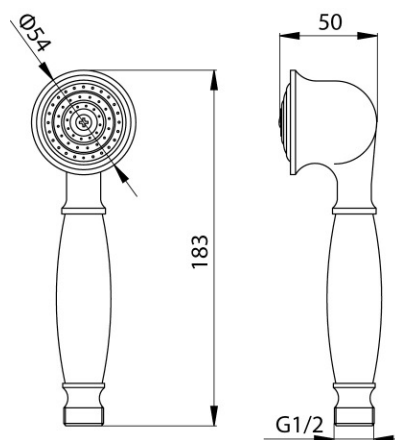

Series Retro

Shower head

Code	EAN13
2403150	5907451928226

Product usage:

For use in with cold and hot water systems in buildings

Type:

Shower heads

Guarantee:

2-year

Technical data/Operating parameters:

Max pressure: 0,5 MPa,
Max temperature: 70°C

Used materials:**Finish:**

chrome