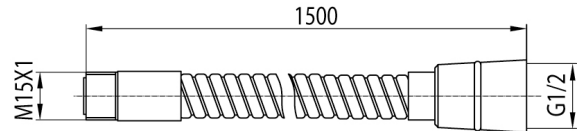

### Pull-out spray mixer hose

Code	Dimensions	EAN13
2402790	1500 mm	5907451927977