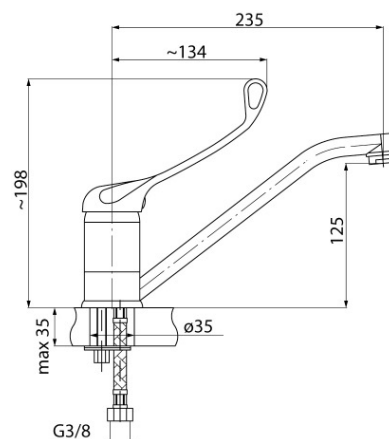

Series Medica

Washbasin mixer with rotating spout

Code	Cartridge	Flow class	Hoses	EAN13
2401770	cartridge Φ 40 low	A	G3/8	5907451927700

Product usage:

In systems for drinking water and hot water in the residential and public buildings, including educational, parenting, health service objects, including operating rooms, commercial and industrial facilities, including the food industry.

Type:

Washbasin mixers

Technical data/Operating parameters:

Recommended working pressure: 0,1-0,5 MPa,
Max temperature: 90°C

Guarantee:

25-year

Used materials:

brass