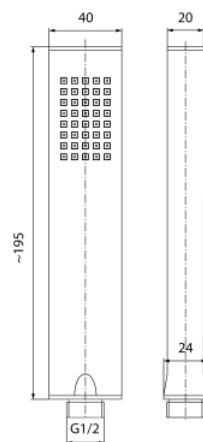

Series Carré

1-functional shower head

Code	EAN13
2328280	5907451982648

Product usage:

For use in with cold and hot water systems in buildings

Type:

Shower heads

Guarantee:

2-year

Technical data/Operating parameters:

Max pressure: 0,5 MPa,
Max temperature: 70°C

Used materials:

brass

Finish:

chrome