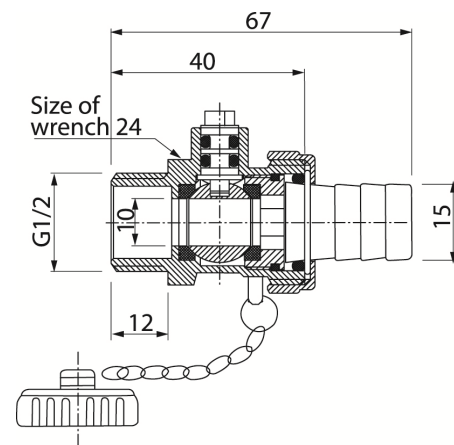

## Drain-Cocks

Shot blasted drain-cock with hose quick coupling and plug

DN	Code	Dimensions	EAN13
15	1582290	1/2"	5907451927304

### Used materials:

body, nut, stem, ball, union end piece, union nut, locknut, plug: brass;  
ball seal and external thread seal: PTFE (teflon);  
stem and union end piece seal: O-ring seal, rubber NBR;  
plug seal: rubber NBR; chain: steel