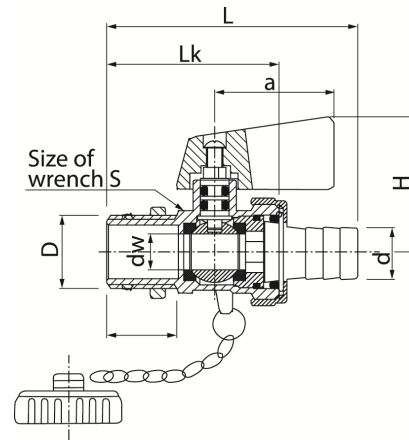

Drain-Cocks OMNI

Frain-cock with hose quick coupling and plug

| DN | Code | Dimensions | | | | | | | | | | EAN13 |
|----|---------|------------|------|----|----|----|----|----|----|----|----|---------------|
| | | Size | D | I | dw | L | Lk | d | a | H | S | |
| 15 | 1582280 | 1/2" | G1/2 | 15 | 10 | 72 | 50 | 15 | 34 | 35 | 23 | 5907451927298 |
| 20 | 1583280 | 3/4" | G3/4 | 17 | 15 | 84 | 55 | 20 | 34 | 40 | 30 | 5907451951903 |

25-year

Used materials:

Nickel plated drain-cock with hose quick coupling and plug

Finish:

body, nut: nickel; ball: chrome