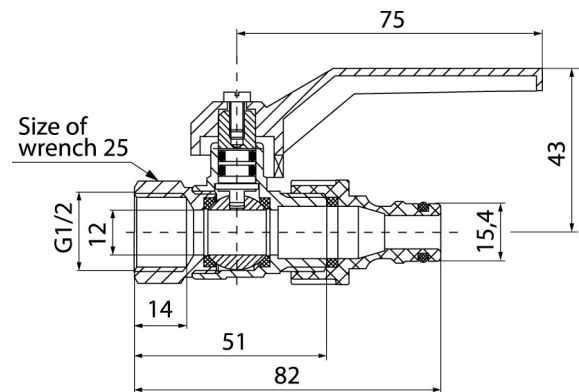

Drain-Cocks OMNI

Frain-cock with aluminium lever (with a quick coupling for hose connection)

DN	Code	Dimensions	EAN13
15	1582010	1/2"	5907451900116

Product usage:

In cold and hot water systems and central heating systems as shut off valves

Type:

Discharge valves

Guarantee:

25-year

Technical data/Operating parameters:

Max pressure: 1,0 MPa,
Max temperature: 65°C

Used materials:

body, nut, stem, ball: brass;
ball seal: PTFE (teflon);
Stem seal: O-ring seal, rubber NBR;
lever: aluminium alloy;
quick coupling end piece: polypropylene

Finish:

body, nut: nickel; ball: chrome