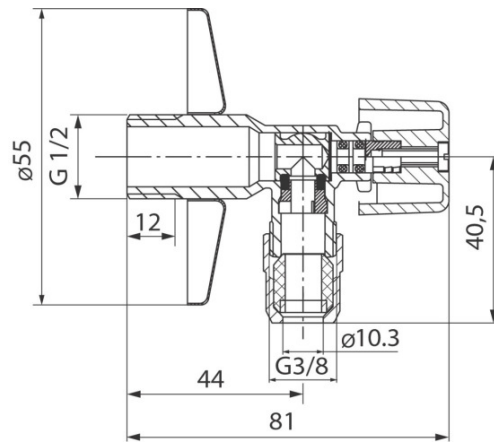

**Ball valves EKO PLUS**

Chrome plated angle valve with nut (for mixer connection)

Code	Dimensions	EAN13
1482660	1/2"-3/8"-M10	5907451932681

**Product usage:**

In cold and hot water systems and central heating installations as shut off valves

**Type:**

Angle valves

**Guarantee:**

25-year

**Technical data/Operating parameters:**

Max pressure: 1,0 MPa,  
Max temperature: 90°C

**Used materials:**

body, ball with stem, nut, compression ring: brass;  
rosette: stainless steel;  
seal housing: polyacetal (POM);  
ball with stem and housing seal: rubber seal NBR;  
nut seal: EPDM rubber;  
metal handle

**Finish:**

body, handle: chrome