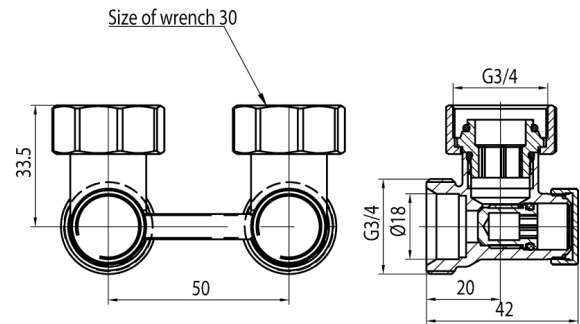

**Cut-off units FUSION 3**

Angle cut-off unit for compact radiators

Code	Dimensions	EAN13
1480600	GZ3/4-GW3/4	5907451971314

**Product usage:**

For use in central heating installations

**Type:**

Cut-off units

**Guarantee:**

25-year

**Technical data/Operating parameters:**

Max pressure: 1,0 MPa,  
Max temperature: 100°C

**Used materials:**

body, screw, disc, nut, plug, coupling: brass;  
disc, plug, screw, coupling flat seal: rubber NBR

**Finish:**

body, nut, plug: nickel