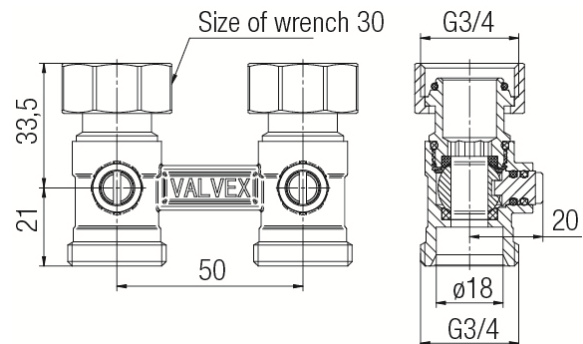

Cut-off units FUSION 4

Straight cut-off unit for compact radiators

| Code | Dimensions | EAN13 |
|---------|-------------|---------------|
| 1480520 | GZ3/4-GW3/4 | 5902273550006 |

Product usage:

For use in central heating installations

Type:

Cut-off units

Guarantee:

25-year

Technical data/Operating parameters:

Max pressure: 1,0 MPa,
Max temperature: 90°C

Used materials:

body, nut, ball, connector, stem: brass;
ball seal: PTFE (teflon);
stem seal: rubber EPDM;
connector seal: rubber EPDM;

Finish:

body, nut, connector, stem: nickel; ball: chrome