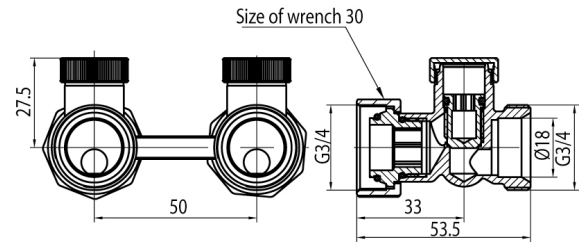

Cut-off units FUSION 3

Straight nickel plated cut-off unit for compact radiators

Code	Dimensions	EAN13
1480500	GZ3/4-GW3/4	5907451971307

Product usage:

For use in central heating installations

Type:

Cut-off units

Guarantee:

25-year

Technical data/Operating parameters:

Max pressure: 1,0 MPa,
Max temperature: 100°C

Used materials:

body, screw, disc, nut, plug, coupling: brass;
disc, plug, screw, coupling flat seal: rubber NBR

Finish:

body, nut, plug: nickel