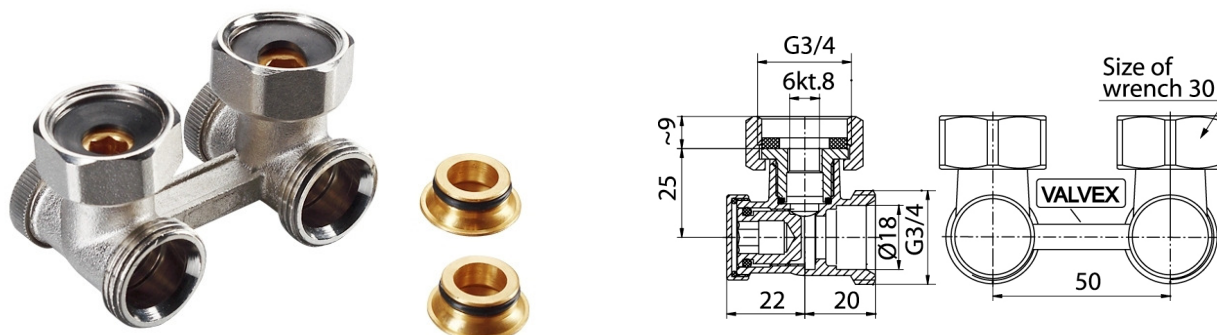

Cut-off units FUSION

Angle nickel plated cut-off unit for compact radiators with 2 intermediate sleeves

Code	Dimensions	EAN13
1480050	GZ3/4-GW3/4	5907451926901

Product usage:

For use in plumbing and central heating systems where the heating medium is water or water-glycol solution

Type:

Cut-off units

Guarantee:

25-year

Technical data/Operating parameters:

Max pressure: 1,0 MPa,
Max temperature: 100°C

Used materials:

body, screw, disc, nut, plug, intermediate
bushing: brass;
disc, plug, screw flat seal: rubber NBR

Finish:

body, nut, plug: nickel