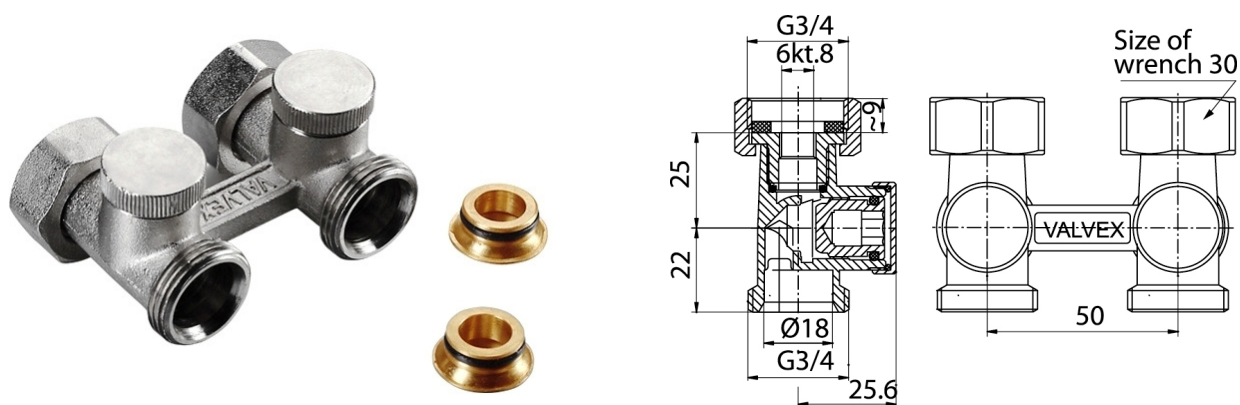

Cut-off units FUSION

Straight nickel plated cut-off unit for compact radiators with 2 intermediate sleeves

Code	Dimensions	EAN13
1480010	GZ3/4-GW3/4	5907451926864

Product usage:

For use in plumbing and central heating systems where the heating medium is water or water-glycol solution

Type:

Cut-off units

Guarantee:

25-year

Technical data/Operating parameters:

Max pressure: 1,0 MPa,
Max temperature: 100°C

Used materials:

body, screw, disc, nut, plug, intermediate sleeve: brass;
disc, plug, screw, intermediate sleeve flat seal: rubber NBR.

Finish:

body, nut, plug: nickel