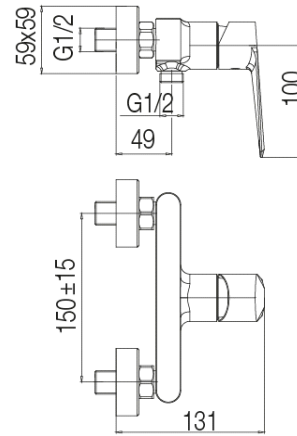

**Series Esto Black**

Wall mounted shower mixer (without accessories)

Code	Cartridge	Flow class	Connection	EAN13
2414330	cartridge $\Phi$ 35 low	B	G1/2	5902273553502

**Product usage:**

For use in with cold and hot water systems in buildings

**Type:**

Shower mixers

**Guarantee:**

25-year

**Technical data/Operating parameters:**Recommended working pressure: 0,1-0,5 MPa,  
Max temperature: 90°C**Used materials:**

brass

**Finish:**

matt black