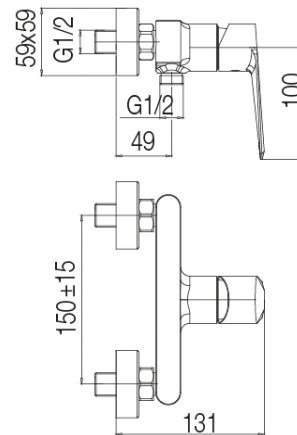

**Series Esto**

Wall mounted shower mixer (without accessories)

Code	Cartridge	Flow class	Connection	EAN13
2414230	cartridge $\Phi$ 35 low	B	G1/2	5902273553465

**Product usage:**

For use in with cold and hot water systems in buildings

**Type:**

Shower mixers

**Technical data/Operating parameters:**Recommended working pressure: 0,1-0,5 MPa,  
Max temperature: 90°C**Guarantee:**

25-year

**Used materials:**

brass

**Finish:**

chrome