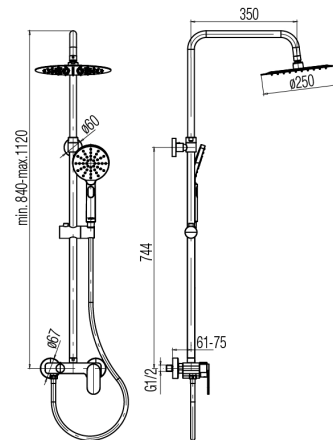

Series Tube

Shower column with shower head and 3-functional shower handset

Code	Flow class	EAN13
2455700	A/A	5902273536345

Product usage:

For use in with cold and hot water systems in buildings

Type:

Shower sets

Guarantee:

5-year

Technical data/Operating parameters:

Max pressure: 1,0 MPa,
Max temperature: 90°C

Used materials:

brass, ABS copolymer

Finish:

chrome