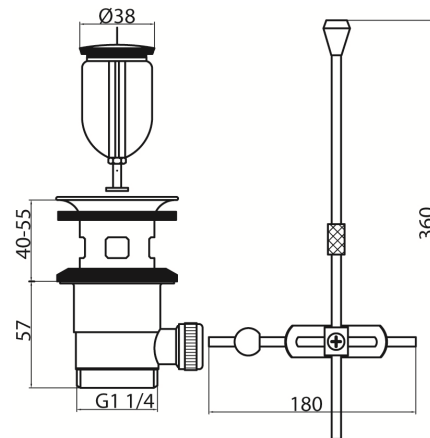

Series Eko

Plastic waste plug with a pull-push lever rod

Code	Dimensions	EAN13
2452650	G5/4	5907451963944

Product usage:

For use in sinks and bidets connected to the gravity sewer systems in the building

Type:

Drain plugs

Guarantee:

2-year

Technical data/Operating parameters:

Connection size: G5/4

Used materials:

ABS plastic / steel

Finish: